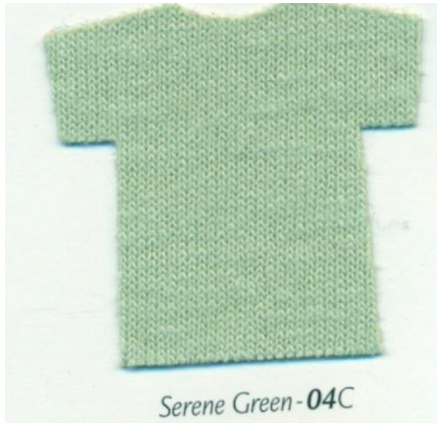

Please note that we try to keep the available colours and sizes as indicated in stock, however due to demand and supply we may not always be able to accommodate your request.

Serene Green -04C