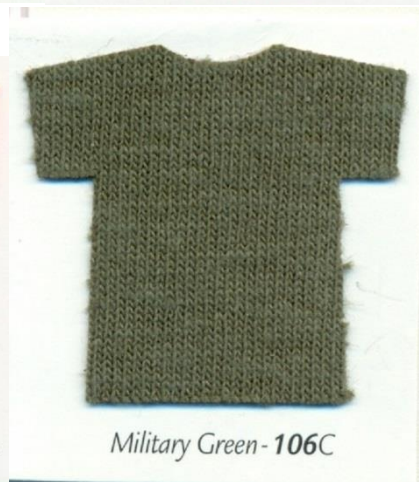

Serene Green -04C

Light Blue 536C

Lime 7488C

Light Pink -20C

Indigo Blue -80C

Azalea 224C

Sport Grey CG 7C

Safety Orange ORANGE 21C**